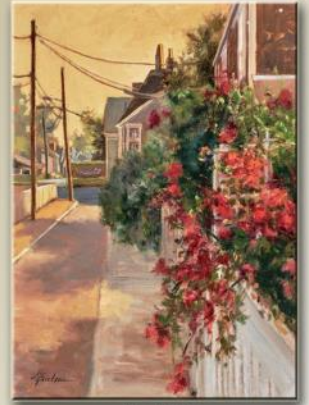

Mary Erickson

Winners Showcase